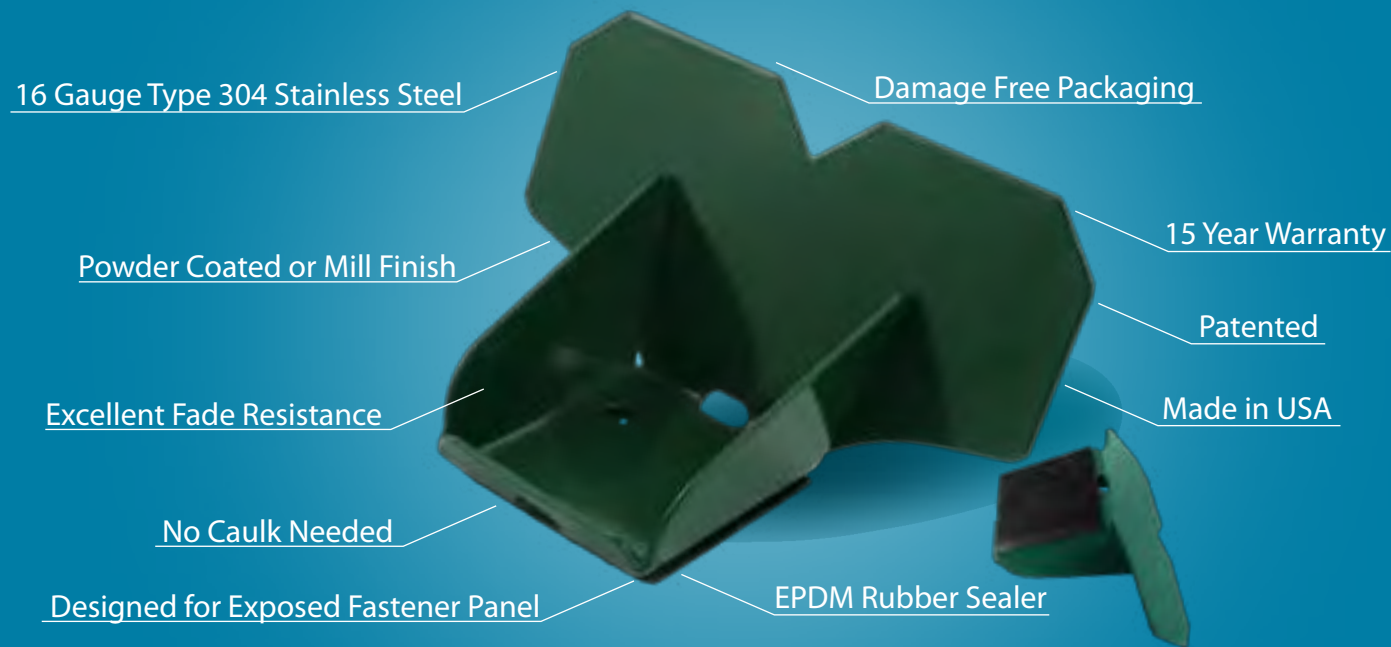

Snow Defender® 1500

Item #	Description	Pcs/Bx	Lb/Bx
SD15	Snow Defender® 1500	50	19.3