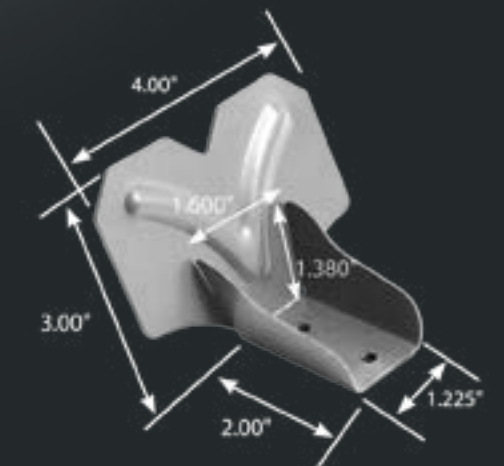

Snow Defender® 4500

Item #	Description	Pcs/Bx	Lb/Bx
SD45	Snow Defender® 4500	50	15.1

Individually Bagged
Damage Free Packaging

15 Year Warranty

Made in USA

Embossed "V" for 40% Greater Rigidity

16 Gauge Type 304 Stainless Steel

Powder Coated or Mill Finish

Excellent Fade Resistance

EPDM Rubber Sealer

Designed for Exposed Fastener Panel Application