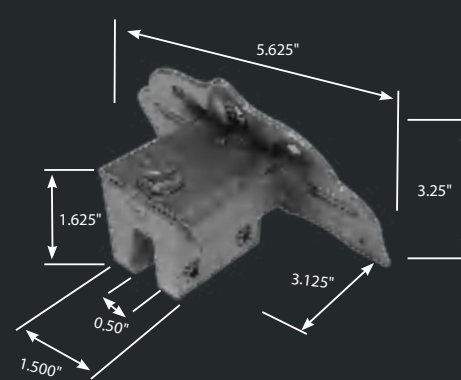

Don't Guess!
Enter simple data and get an *Accurate Quantity & Placement* with our EASY online calculator.