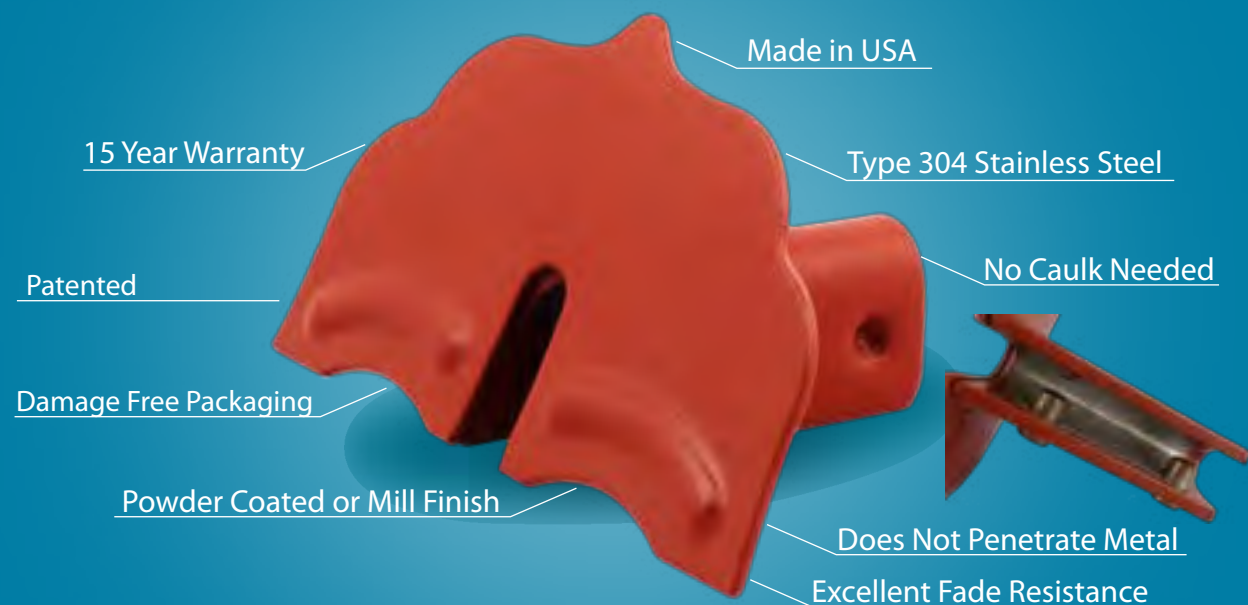

## Snow Defender® 6500

Item #	Description	Pcs/Bx	Lb/Bx
SD65	Snow Defender® 6500	32	30.9

For standing seam roofing: fits standing seams up to 3/8" wide, and most 1" through 1-3/4" seam heights.