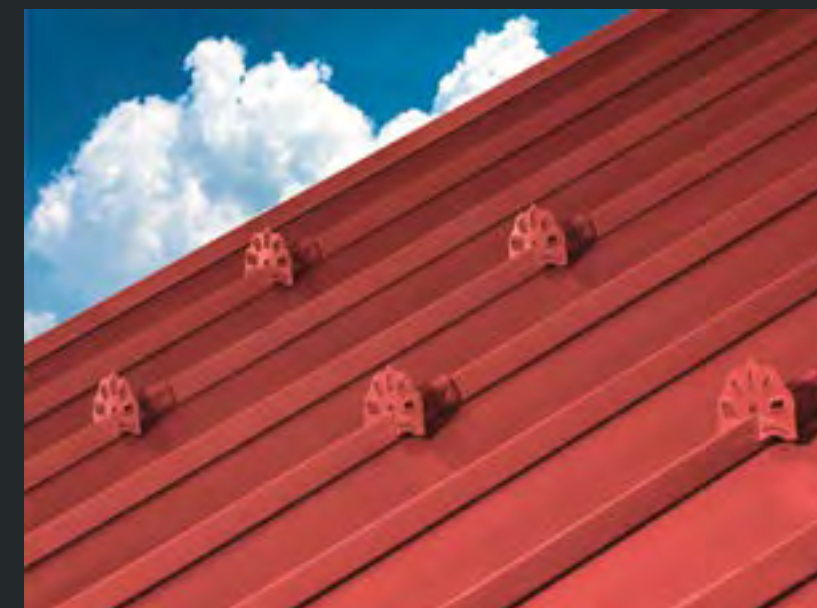

Snow Defender® 1500

Item #	Description	Pcs/Bx	Lb/Bx
SD15	Snow Defender® 1500	50	19.3

Snow Defender® 7500 DECO™

Item #	Description	Pcs/Bx	Lb/Bx
SD75	Snow Defender® 7500 DECO™	32	30.9

For standing seam roofing: fits standing seams up to 3/8" wide, and most 1" through 1-3/4" seam heights.

Don't Guess!
Enter simple data and get an **Accurate Quantity & Placement** with our EASY online calculator.

Scan it now!

Don't Guess!
Enter simple data and get an **Accurate Quantity & Placement** with our EASY online calculator.

Scan it now!