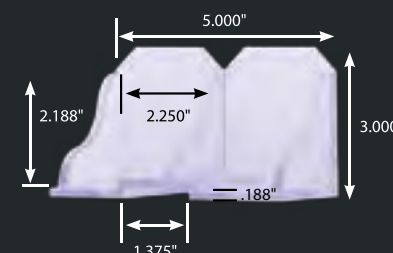

Snow Defender® BUSTER

Item #	Description	Pcs/Bx	Lb/Bx
SDBUS	Snow Defender® BUSTER	50	18.1

A polycarbonate snow guard that is clear and virtually invisible.

Don't Guess!
Enter simple data and get an **Accurate Quantity & Placement** with our EASY online calculator.