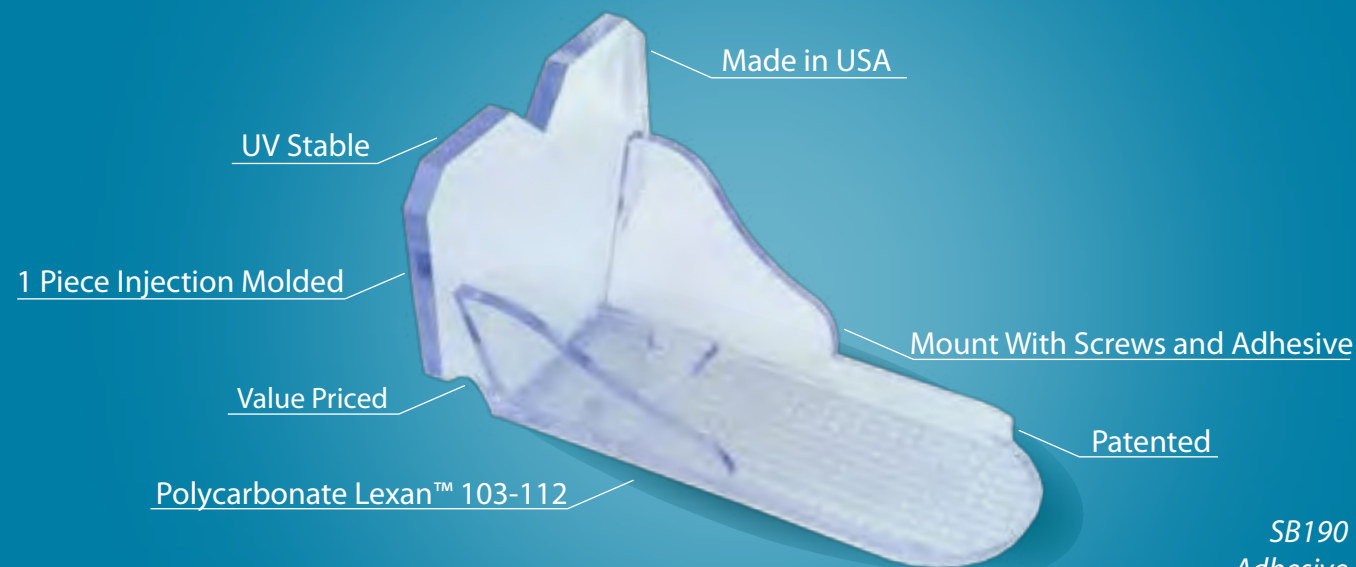

Snow Defender® PC240

Item #	Description	Pcs/Bx	Lb/Bx
PC240	Snow Defender® PC240	50	6.4

A polycarbonate snow guard that is clear and virtually invisible!