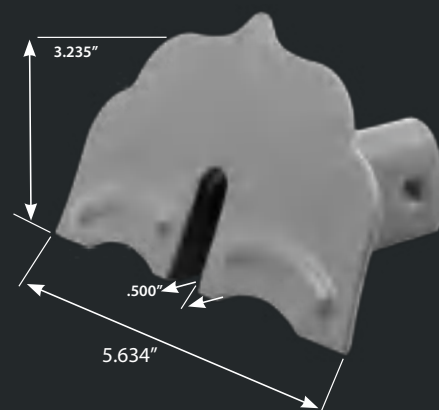

## Snow Defender® 6500

Item #	Description	Pcs/Bx	Lb/Bx
SD65	Snow Defender® 6500	32	30.9

For standing seam roofing: fits standing seams up to 3/8" wide, and most 1" through 1-3/4" seam heights.

## Snow Defender® 85RF DECO™

Item #	Description	Pcs/Bx	Lb/Bx
SD85RF	Snow Defender® 85RF DECO™	32	22.8

The most versatile snow guard for standing seam roofing. Fits vertical seam profiles for S-5!® U, S, N and V clamps (sold separately).