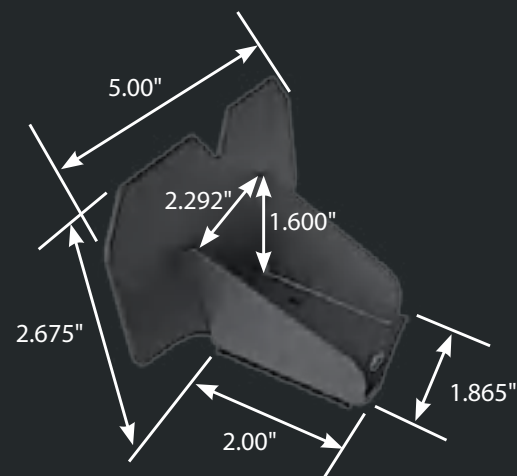

## Snow Defender® 1500

Item #	Description	Pcs/Bx	Lb/Bx
SD15	Snow Defender® 1500	50	19.3

## Snow Defender® 7500 DECO™

Item #	Description	Pcs/Bx	Lb/Bx
SD75	Snow Defender® 7500 DECO™	32	30.9

For standing seam roofing: fits standing seams up to 3/8" wide, and most 1" through 1-3/4" seam heights.