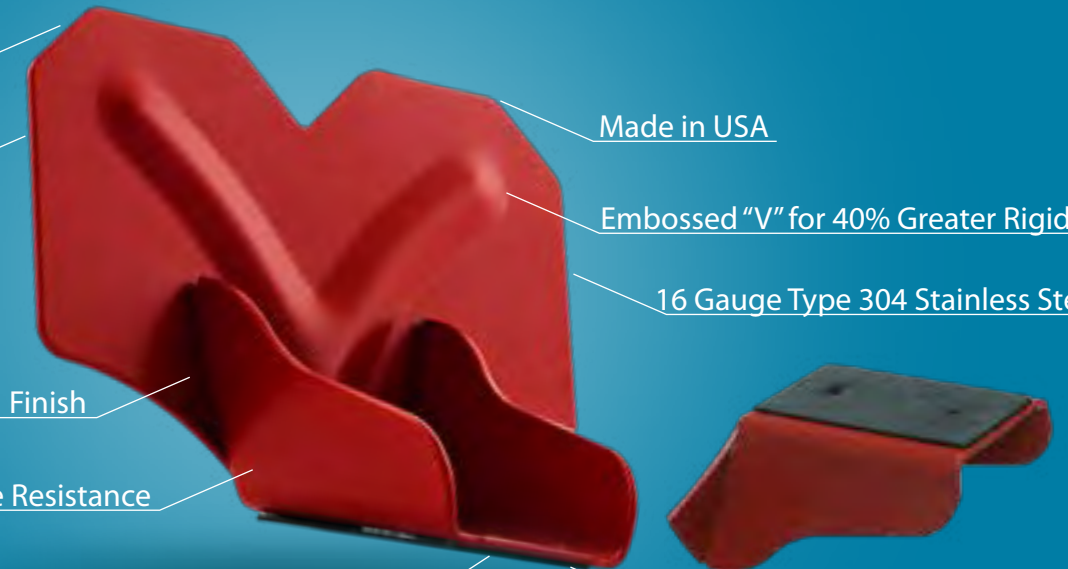

Snow Defender® 4500

Item #	Description	Pcs/Bx	Lb/Bx
SD45	Snow Defender® 4500	50	15.1

Individually Bagged
Damage Free Packaging

15 Year Warranty

Made in USA

Embossed "V" for 40% Greater Rigidity

16 Gauge Type 304 Stainless Steel

Powder Coated or Mill Finish

Excellent Fade Resistance

EPDM Rubber Sealer

Designed for Exposed Fastener Panel Application