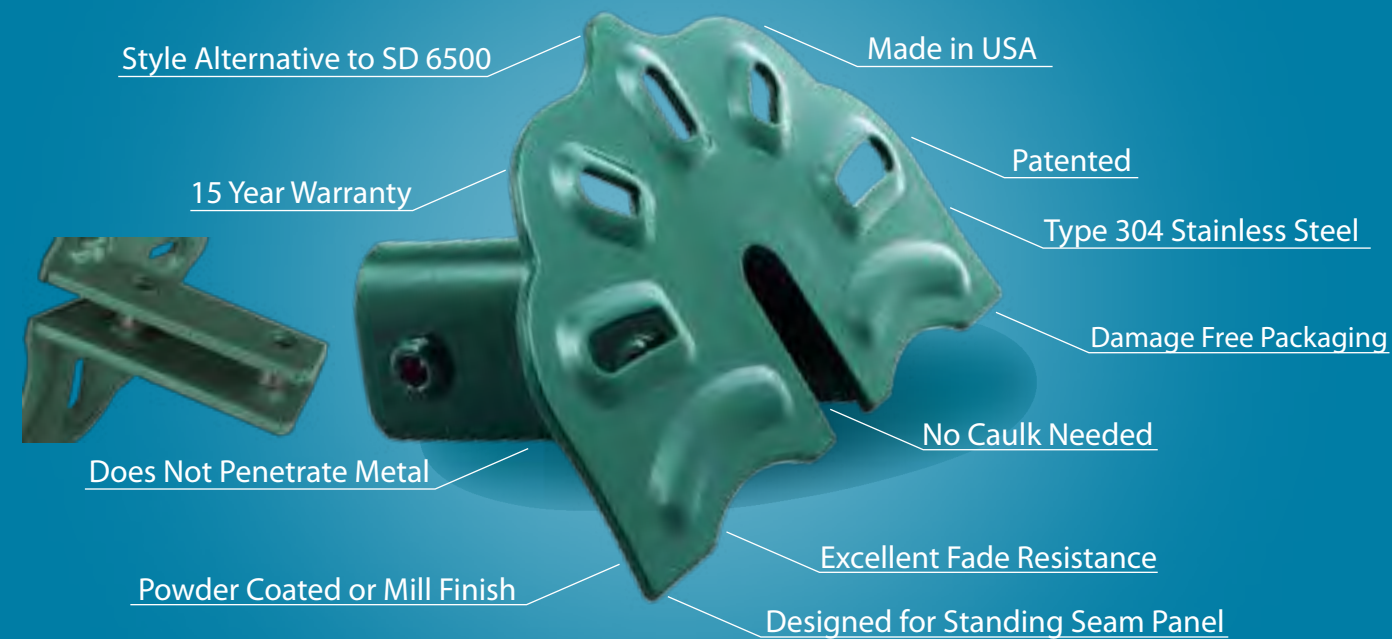

### Guards Made to Last

Our stainless steel Snow Defender® line is made from quality grade and heavy gauge stainless steel that will not corrode. Our non-metal guards are made from polycarbonate Lexan, making them durable and resistant to damage from UV rays.

## Snow Defender® 1500

Item #	Description	Pcs/Bx	Lb/Bx
SD15	Snow Defender® 1500	50	19.3

## Snow Defender® 7500 DECO™

Item #	Description	Pcs/Bx	Lb/Bx
SD75	Snow Defender® 7500 DECO™	32	30.9

For standing seam roofing: fits standing seams up to 3/8" wide, and most 1" through 1-3/4" seam heights.