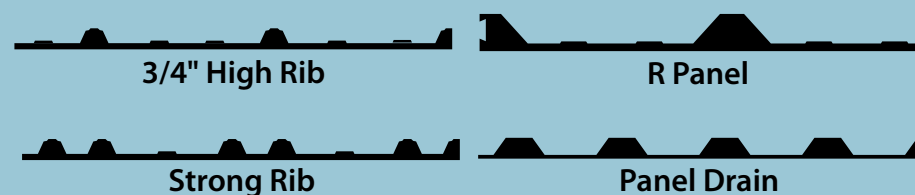

Closure Strips

High-density foam filler strip available with an adhesive that stays tacky even in cold weather.

- Available with or without adhesive
- 1.5 lb. - 2 lb. density
- Cross-linked polyethylene

Item #	Description	Length	Width	Pcs/Bx	Lb/Bx
34COG	3/4" High Rib Outer w/glue	36"	1"	100	4.97
34CIG	3/4" High Rib Inner w/glue	36"	1"	100	3.47
34CO	3/4" High Rib Outer w/o glue	36"	1"	100	3.98
34CI	3/4" High Rib Inner w/o glue	36"	1"	100	2.66
34SRG	Strong Rib Outer w/glue	36"	1"	100	5.16
PDCG	Panel Drain Out w/glue (Symmetrical)	36"	1"	100	4.60
RPCO	R Panel Outer w/o glue	36"	1"	100	6.06
RPCI	R Panel Inner w/o glue	36"	1"	100	3.42
RPCOG	R Panel Outer w/glue	36"	1"	100	7.02
RPCIG	R Panel Inner w/glue	36"	1"	100	4.16

Profiles Available

Other profiles available upon request

Universal Closure

An economical option to seal and fill any space under ridge caps, trim and other openings between metal panels. Universal Closure is made of open cell polyurethane foam and easily compresses or expands as necessary to fill gaps between panels.

- Long lasting Polyurethane foam
- Flexible open cell design compresses and expands easily to fill gaps
- Easy to install 25' rolls with adhesive strip

Item #	Description	Width	Length	Height	Pcs/Bag	Lb/Bag
UC11	Universal Closure	1"	25'	1"	10	2.5
UC112	Universal Closure	1"	25'	1-1/2"	10	3.3