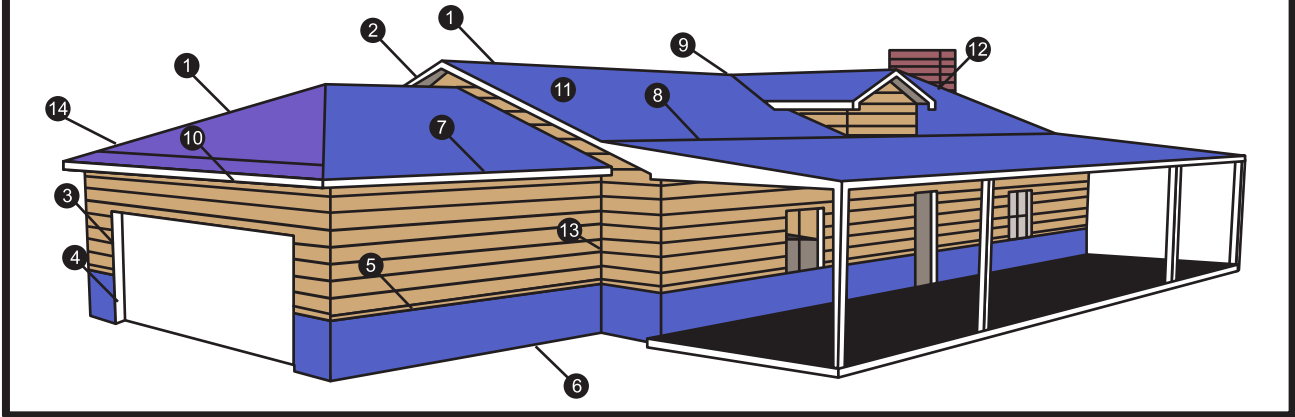

STANDARD TRIM SELECTION

→ Denotes painted side.

1 STANDARD RIDGE CAP 	2 RAKE & CORNER 	13 INSIDE CORNER
3 J CHANNEL 	6 WINDOW TRIM 	6 RAT GUARD
7 DRIP EDGE 	FACIA 3 1/2" 	10 FASCIA 5- 1/2"
5 DOUBLE ANGLE 	9 VALLEY 	8 PITCH BREAK
8 ENDWALL FLASHING 	11 SIDE WALL FLASHING 	12 DOOR TRACK COVER
SNOW GUARD 	RESIDENTIAL CORNER 	MINI CORNER
4 OVERHEAD DOOR TRIM 	F & J CHANNEL 	F CHANNEL
SQUARE BASE 	DOOR JAM TRIM 	<p>We make any custom trim up to 20'4" All Metal and Trim Non Returnable</p>